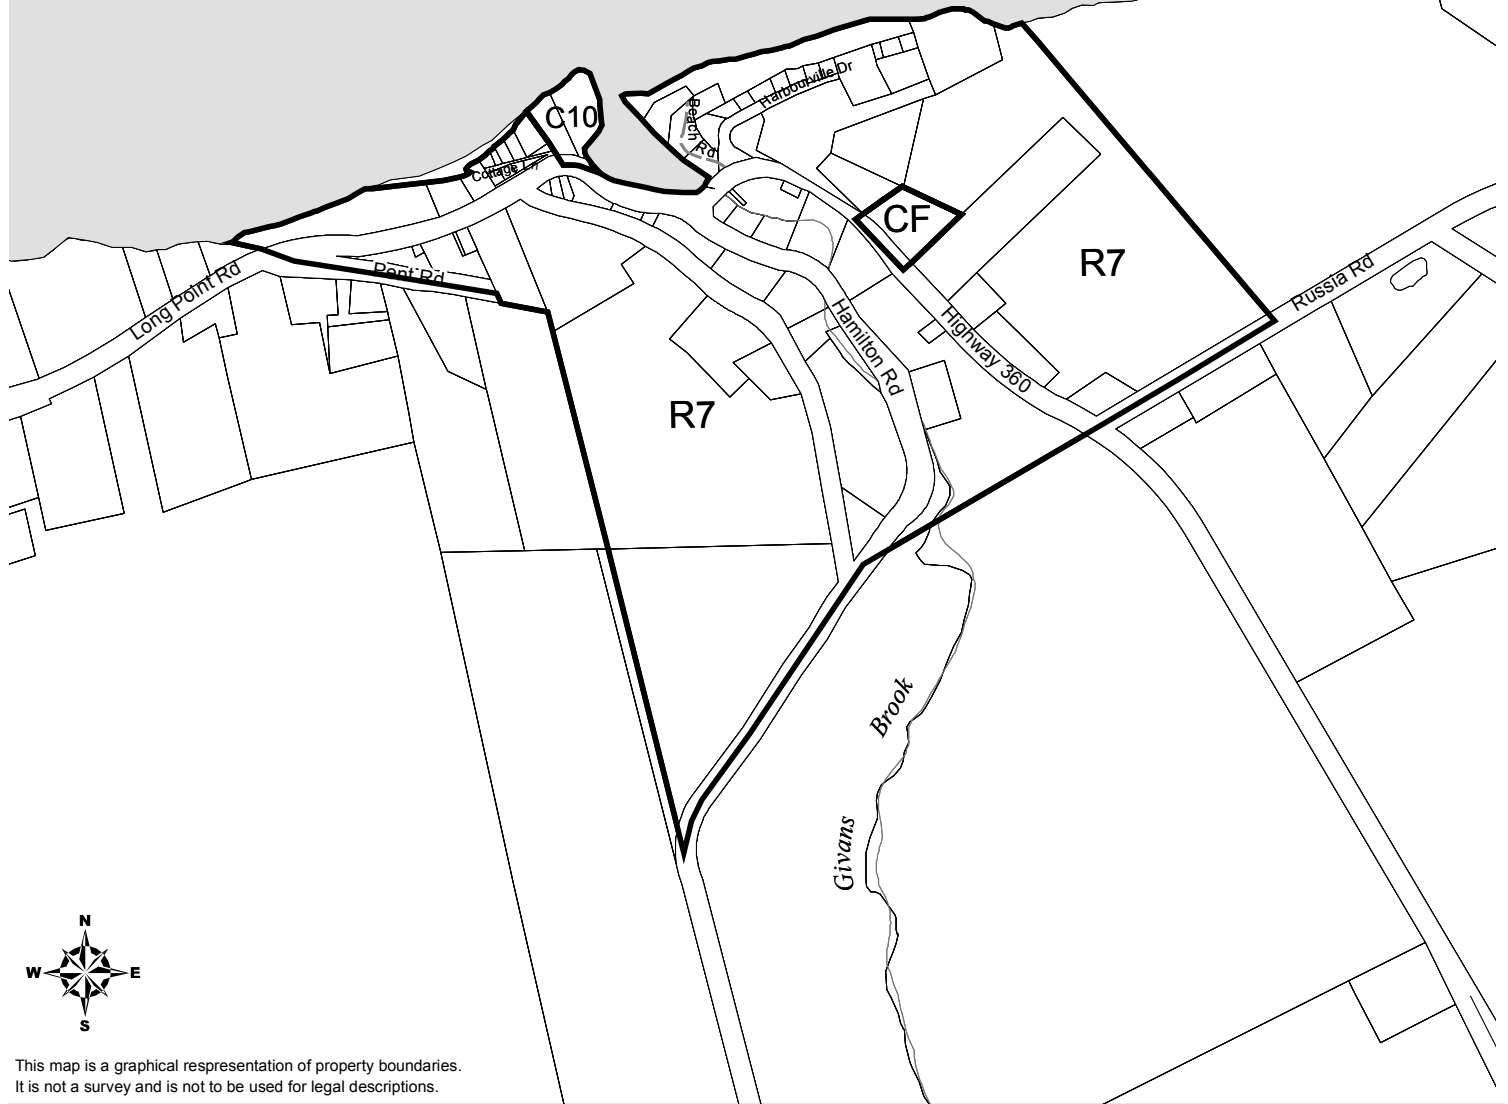

**HAMLETS  
LAND USE BYLAW**

**HARBOURVILLE**

*Bay of Fundy*

This map is a graphical representation of property boundaries.  
It is not a survey and is not to be used for legal descriptions.

**Zoning**

- R7 Hamlet Residential
- C10 Hamlet Commercial
- CF Community Facilities

**Approved on:**

**Amended to: May 30, 2000**

Zone Boundaries Reconciled to Property Updates for Jan. 2010.

Source: Digital Property Files & 1:10,000 Digital Planimetric Files  
Department of Housing and Municipal Affairs  
N.S. Geomatics Centre, Amherst, N.S.

***Schedule 7h***